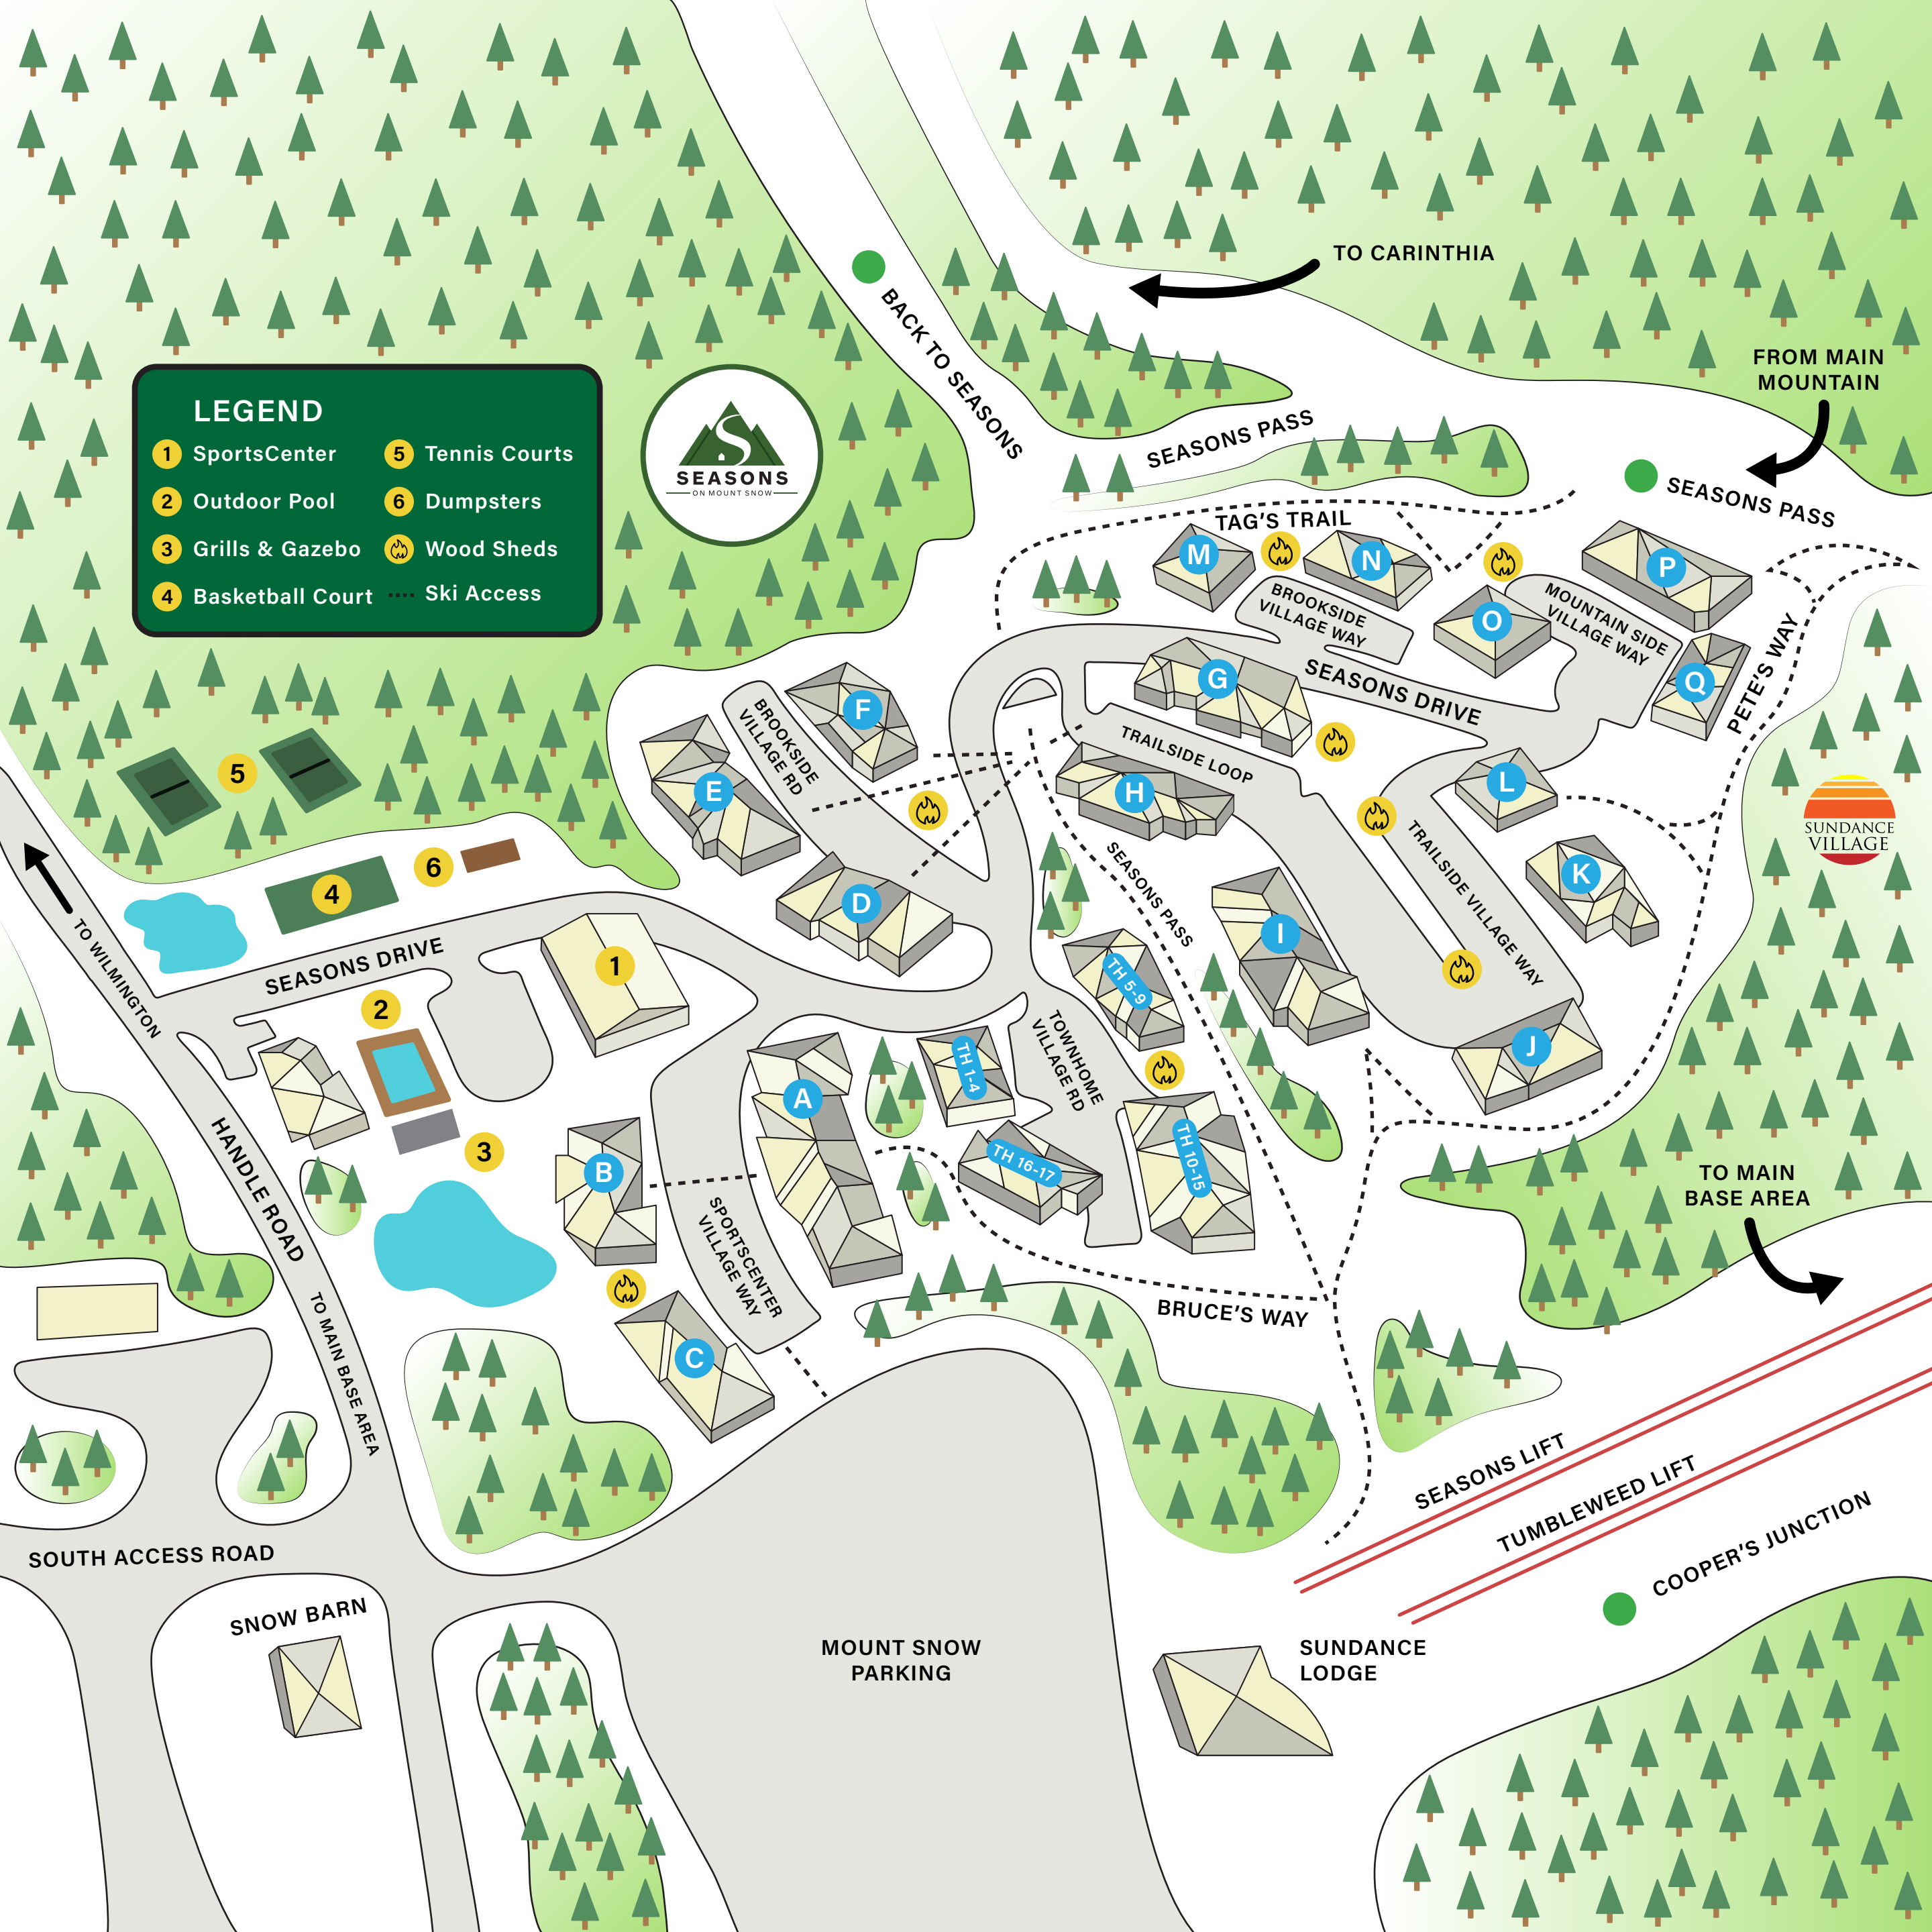

LEGEND

- 1 SportsCenter
- 2 Outdoor Pool
- 3 Grills & Gazebo
- 4 Basketball Court
- 5 Tennis Courts
- 6 Dumpsters
- Wood Sheds
- Ski Access

TO WILMINGTON

SEASONS DRIVE

HANDLE ROAD

TO MAIN BASE AREA

SOUTH ACCESS ROAD

SNOW BARN

MOUNT SNOW PARKING

SUNDANCE LODGE

SEASONS LIFT

TUMBLEWEED LIFT

COOPER'S JUNCTION

TO CARINTHIA

FROM MAIN MOUNTAIN

SEASONS DRIVE

HANDLE ROAD

TO MAIN BASE AREA

SOUTH ACCESS ROAD

SNOW BARN

MOUNT SNOW PARKING

SUNDANCE LODGE

SEASONS LIFT

MOUNTAIN SIDE VILLAGE WAY

SEASONS DRIVE

TRAILSIDE LOOP

TRAILSIDE VILLAGE WAY

PETE'S WAY

SEASONS PASS

TOWNHOME VILLAGE RD

BRUCE'S WAY